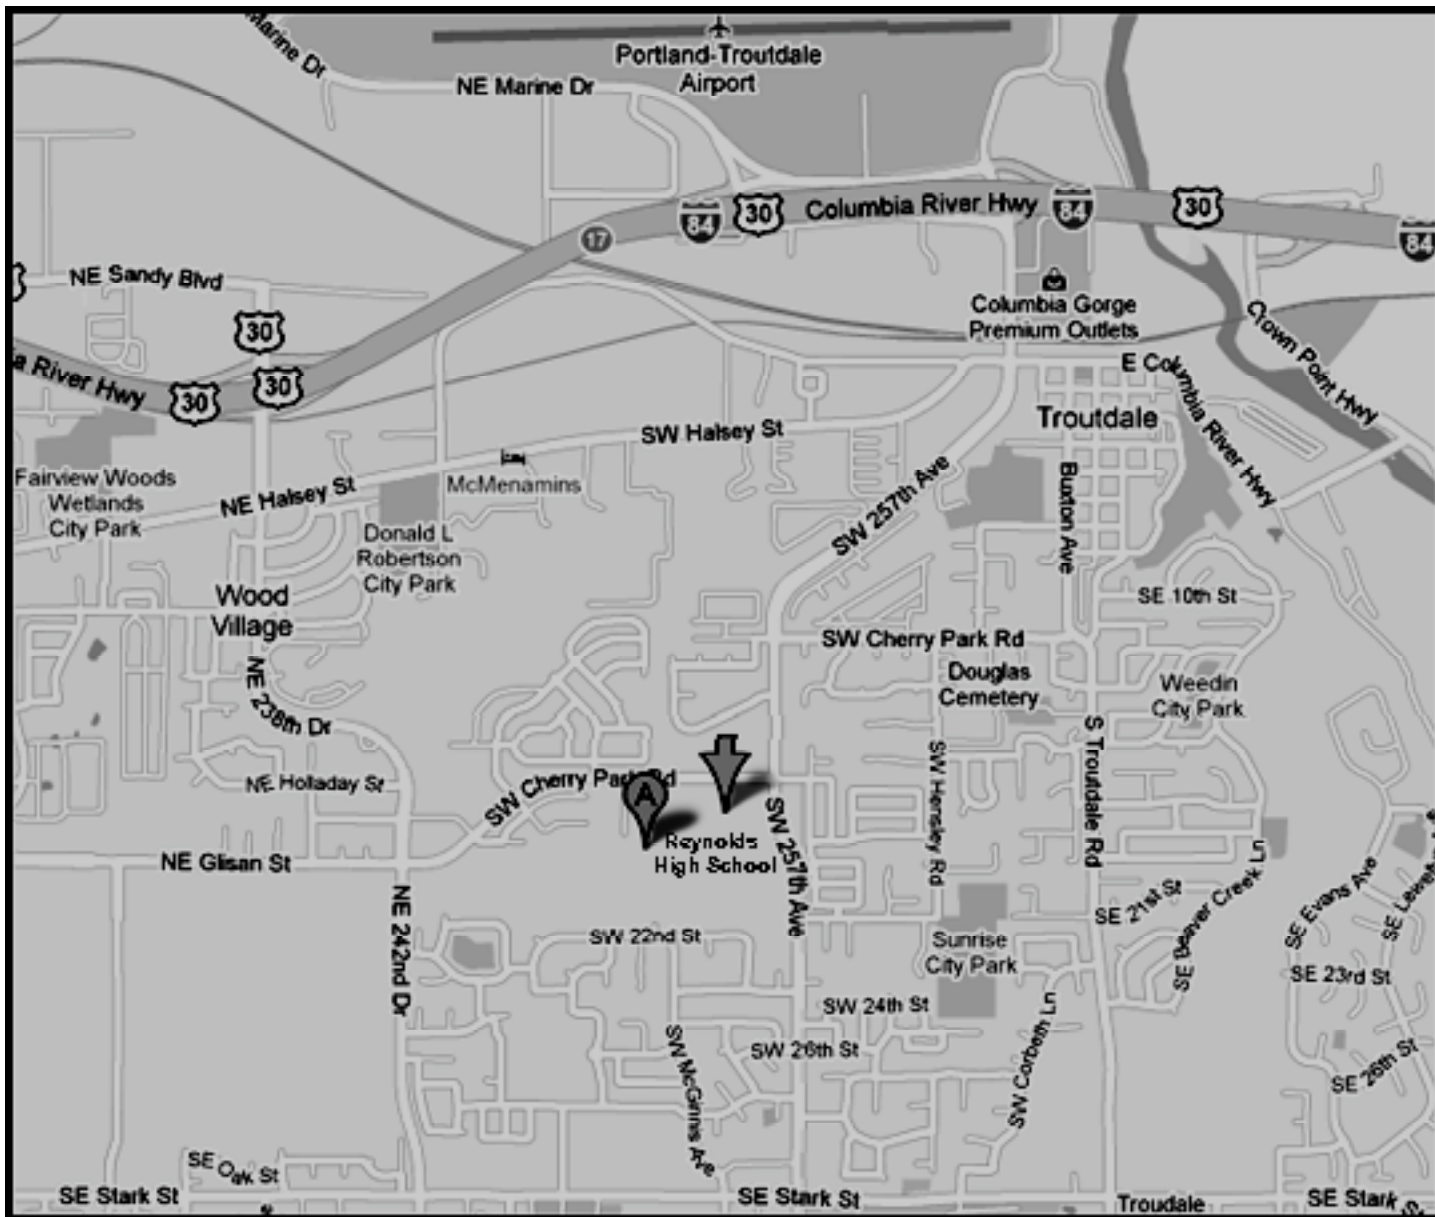

RV Parks

Rolling Hills Mobile Terrace
 20145 NE Sandy Blvd
 Fairview, OR 97024
 503-666-7282

Portland- Fairview RV Park
 21401 NE Sandy Blvd
 Fairview, OR 97024
 503 661-1047

Sandy River Front RV Resort
 1097 E Historic Columbia River Hwy
 Troutdale, OR 97060
 503-665-6722